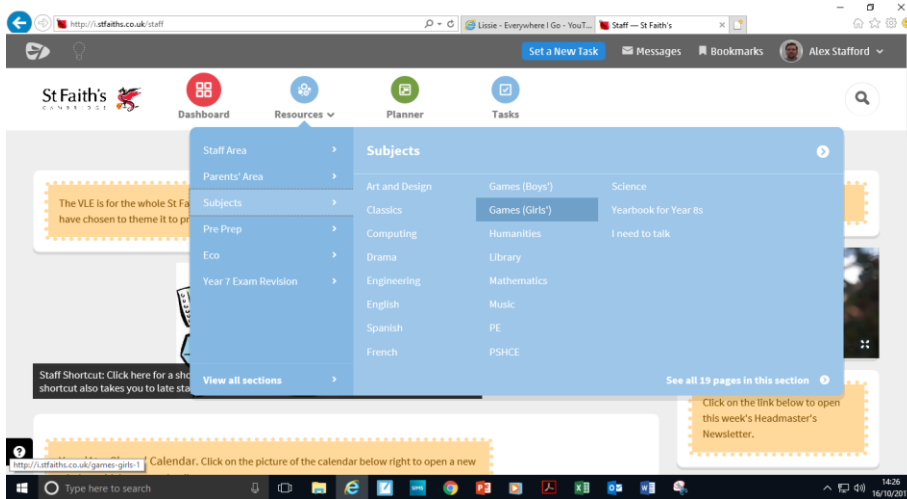

New Video Analysis + Match Review System

There has been a new part of the VLE created to help sports people watch themselves play matches and drills at home. This is designed for both players and parents. On the page, you will find up to date videos, stats from games and personal reflection sheet.

The page can be found in the Girls' Games section of the VLE at <http://i.stfaiths.co.uk/games-girls-1/video-analysis>

Go to www.istfaiths.co.uk and get onto your VLE.
In resources go to subjects and select Games (Girls).

On the Games (Girls) home page you will find a selection box on the left hand side.
At the bottom of this box is 'Video Analysis'. If you click you will be taken through to the new page.