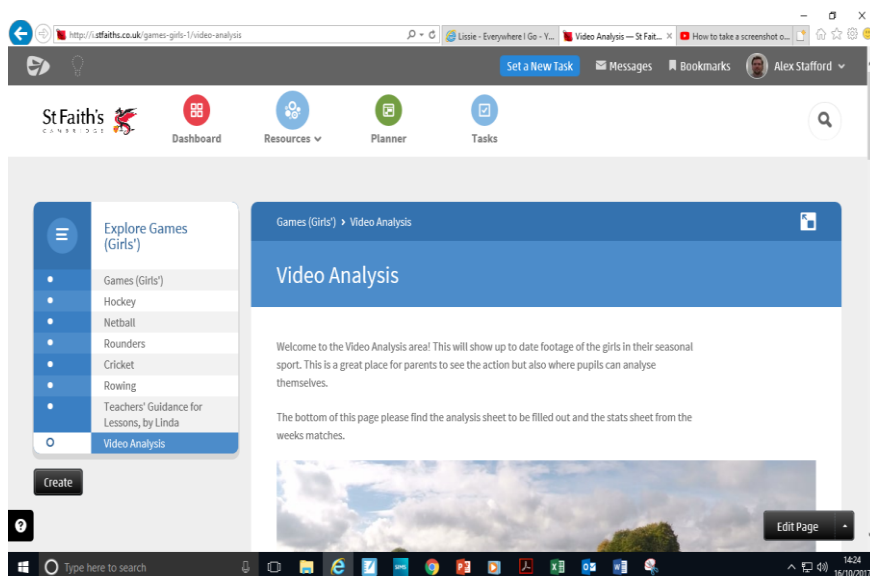

New Video Analysis + Match Review System

There has been a new part of the VLE created to help sports people watch themselves play matches and drills at home. This is designed for both players and parents. On the page, you will find up to date videos, stats from games and personal reflection sheet.

On the Games (Girls) home page you will find a selection box on the left hand side.
At the bottom of this box is 'Video Analysis'. If you click you will be taken through to the new page.

Download the stats and analysis file from the bottom of the page or just watch the matches.
Enjoy !